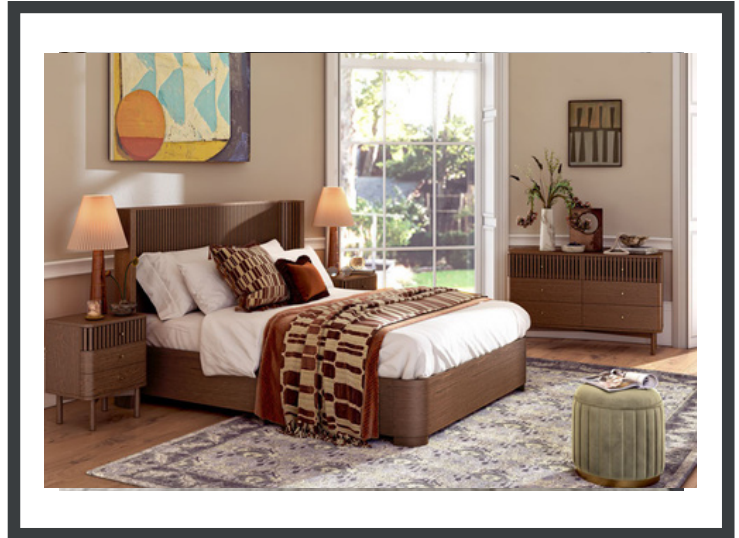

# Mersey (Brown) Range

Straight slatted front contrasted with gentle curved edges, the slatted feature on the doors gives the design a lightness, a hint of texture and a distinguishing finish that will stand out in your living space. Beautifully simply gold handles bring the range to life while keeping the frame minimalist and streamlined.