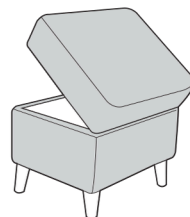

# MORINO COVER GUIDE: PILLOW BACK

Please use this guide when ordering the following pieces to clarify cover options.

**3 Seater Sofa (3ST)**

**2 Seater Sofa (2ST)**

-  **COVER 1**  
(BODY)
-  **COVER 2**  
(PILLOW)
-  **COVER 3**  
(SCATTER)

Scatter Cushions

Front = Cover 3  
Back = Cover 1

## SUGGESTED ACCENT PIECES

**Nora Accent Chair (ACH)**

**Morino Storage Footstool (FSS)**

# MORINO DIMENSIONS (CM)

AVAILABLE PIECES 3	HEIGHT 1	WIDTH 2	DEPTH 3	SEAT HEIGHT 4	SEAT DEPTH 5	SEAT WIDTH 6	ACCESS DIAGONAL 7	OUTBACK HEIGHT 8	ARM HEIGHT 9	WEIGHT (KG)	SCATTER CUSHIONS
SEATER SOFA (3ST) 2	95	196	96	58	59	161	207	76	67	51.5	2
SEATER SOFA (2ST)	95	168	96	58	59	134	182	76	67	46.5	2
LOVE CHAIR (LOV)	95	124	96	58	59	90	146	76	67	38	2
ARMCHAIR (1ST)	95	94	96	58	59	60	134	76	67	32	1
<b>SUGGESTED ACCENT PIECES</b>											
NORAH ACCENT CHAIR (ACH)	75	82	85	45	44	47	93	75	67	18.5	1
STORAGE FOOTSTOOL (FSS)	48	61	50	N/A	N/A	N/A	75	N/A	N/A	12.5	N/A