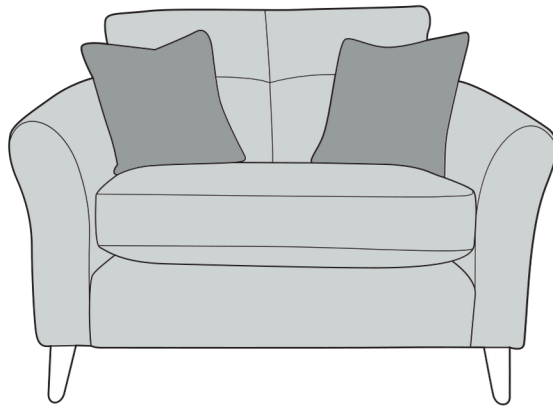

# MORINO COVER GUIDE: STANDARD BACK

**3 Seater Sofa (3ST)**

**2 Seater Sofa (2ST)**

**Love Chair (LOV)**

**Armchair (1ST)**

Scatter Cushions

Front = Cover 2  
Back = Cover 1

# MORINO COVER GUIDE: PILLOW BACK

Please use this guide when ordering the following pieces to clarify cover options.

**3 Seater Sofa (3ST)**

**2 Seater Sofa (2ST)**

-  **COVER 1**  
(BODY)
-  **COVER 2**  
(PILLOW)
-  **COVER 3**  
(SCATTER)

Scatter Cushions

Front = Cover 3  
Back = Cover 1