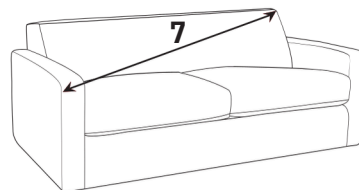

# MORINO DIMENSIONS (CM)

AVAILABLE PIECES 3	HEIGHT 1	WIDTH 2	DEPTH 3	SEAT HEIGHT 4	SEAT DEPTH 5	SEAT WIDTH 6	ACCESS DIAGONAL 7	OUTBACK HEIGHT 8	ARM HEIGHT 9	WEIGHT (KG)	SCATTER CUSHIONS
SEATER SOFA (3ST) 2	95	196	96	58	59	161	207	76	67	51.5	2
SEATER SOFA (2ST)	95	168	96	58	59	134	182	76	67	46.5	2
LOVE CHAIR (LOV)	95	124	96	58	59	90	146	76	67	38	2
ARMCHAIR (1ST)	95	94	96	58	59	60	134	76	67	32	1
<b>SUGGESTED ACCENT PIECES</b>											
NORAH ACCENT CHAIR (ACH)	75	82	85	45	44	47	93	75	67	18.5	1
STORAGE FOOTSTOOL (FSS)	48	61	50	N/A	N/A	N/A	75	N/A	N/A	12.5	N/A

- \* Hardwood & composite board frame.
- \* Dowelled, screwed, glued & stapled joinery.
- \* Available with a choice of Mid Oak & Walnut feet.
- \* Reversible, high performance DuoFlex seating.
- \* Fibre filled standard backs for added comfort.
- \* Fibre filled pillow backs.
- \* Fibre filled scatter cushions included.
- \* Serpentine seat springs & silent wire.
- \* Elasticated back webbing.

## DIMENSION GUIDE

- 1 - HEIGHT
- 2 - WIDTH
- 3 - DEPTH
- 4 - SEAT HEIGHT
- 5 - SEAT DEPTH (STD & PILLOW)
- 6 - SEAT WIDTH
- 7 - DIAGONAL ACCESS
- 8 - OUTBACK HEIGHT
- 9 - ARM HEIGHT

Illustrations used for reference only.

Check the diagonal access dimension to ensure furniture will fit in your home.

Please note : All dimension are approximate. Allow tolerance of +/- 2.5cm.