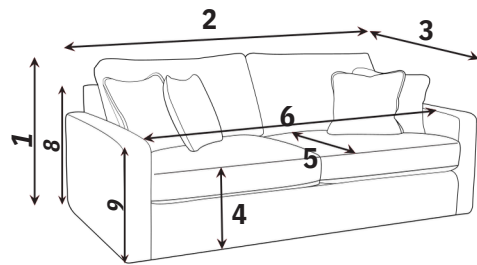

MORINO DIMENSIONS (CM)

AVAILABLE PIECES 3	HEIGHT 1	WIDTH 2	DEPTH 3	SEAT HEIGHT 4	SEAT DEPTH 5	SEAT WIDTH 6	ACCESS DIAGONAL 7	OUTBACK HEIGHT 8	ARM HEIGHT 9	WEIGHT (KG)	SCATTER CUSHIONS
SEATER SOFA (3ST) 2	95	196	96	58	59	161	207	76	67	51.5	2
SEATER SOFA (2ST)	95	168	96	58	59	134	182	76	67	46.5	2
LOVE CHAIR (LOV)	95	124	96	58	59	90	146	76	67	38	2
ARMCHAIR (1ST)	95	94	96	58	59	60	134	76	67	32	1
SUGGESTED ACCENT PIECES											
NORAH ACCENT CHAIR (ACH)	75	82	85	45	44	47	93	75	67	18.5	1
STORAGE FOOTSTOOL (FSS)	48	61	50	N/A	N/A	N/A	75	N/A	N/A	12.5	N/A

- Hardwood & composite board frame.
- Dowelled, screwed, glued & stapled joinery.
- Available with a choice of Mid Oak & Walnut feet.
- Reversible, high performance DuoFlex seating.
- Fibre filled standard backs for added comfort.
- Fibre filled pillow backs.
- Fibre filled scatter cushions included.
- Serpentine seat springs & silent wire.
- Elasticated back webbing.

DIMENSION GUIDE

- 1 - HEIGHT
- 2 - WIDTH
- 3 - DEPTH
- 4 - SEAT HEIGHT
- 5 - SEAT DEPTH (STD & PILLOW)
- 6 - SEAT WIDTH
- 7 - DIAGONAL ACCESS
- 8 - OUTBACK HEIGHT
- 9 - ARM HEIGHT

Illustrations used for reference only.

Check the diagonal access dimension to ensure furniture will fit in your home.