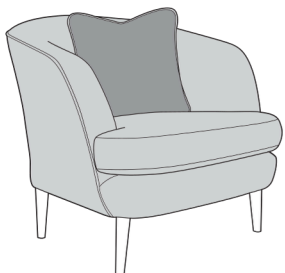

SUGGESTED ACCENT PIECES

Nora Accent Chair (ACH)