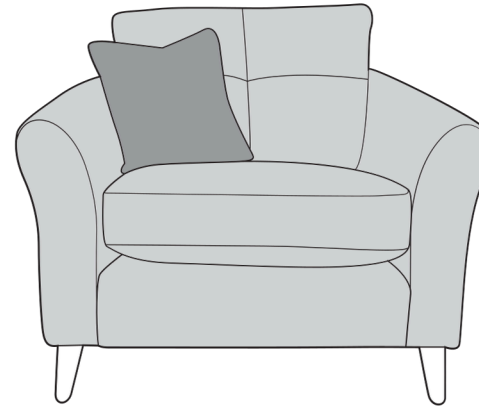

# MORINO COVER GUIDE: STANDARD BACK

**3 Seater Sofa (3ST)**

**2 Seater Sofa (2ST)**

**Love Chair (LOV)**

**Armchair (1ST)**

Scatter Cushions

Front = Cover 2  
Back = Cover 1

# MORINO COVER GUIDE: PILLOW BACK

Please use this guide when ordering the following pieces to clarify cover options.

**3 Seater Sofa (3ST)**

**2 Seater Sofa (2ST)**

-  **COVER 1**  
(BODY)
-  **COVER 2**  
(PILLOW)
-  **COVER 3**  
(SCATTER)

Scatter Cushions

Front = Cover 3  
Back = Cover 1