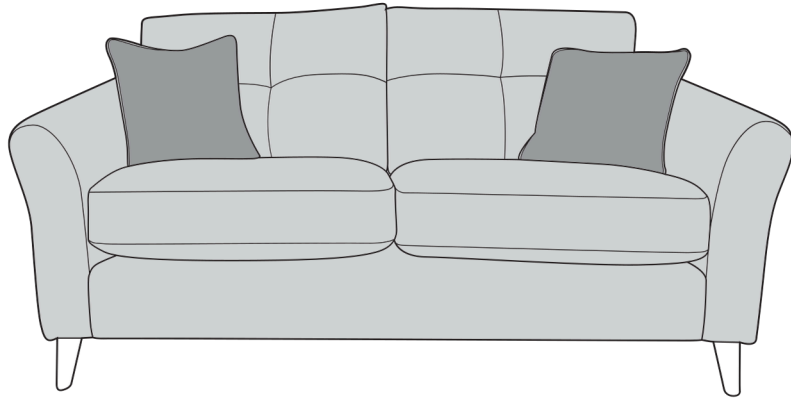

# MORINO COVER GUIDE: STANDARD BACK

**3 Seater Sofa (3ST)**

**2 Seater Sofa (2ST)**

**Love Chair (LOV)**

**Armchair (1ST)**

Scatter Cushions

Front = Cover 2  
Back = Cover 1

# MORINO COVER GUIDE: PILLOW BACK

Please use this guide when ordering the following pieces to clarify cover options.

**3 Seater Sofa (3ST)**

**2 Seater Sofa (2ST)**

-  **COVER 1**  
(BODY)
-  **COVER 2**  
(PILLOW)
-  **COVER 3**  
(SCATTER)

Scatter Cushions

Front = Cover 3  
Back = Cover 1