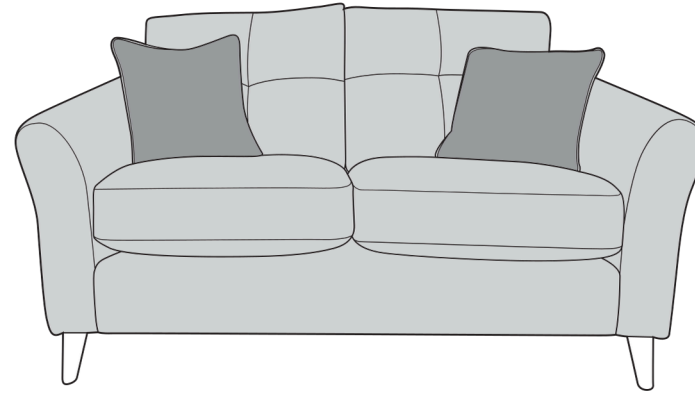

# MORINO COVER GUIDE: STANDARD BACK

**3 Seater Sofa (3ST)**

**2 Seater Sofa (2ST)**

**Love Chair (LOV)**

**Armchair (1ST)**

Scatter Cushions

Front = Cover 2  
Back = Cover 1

# MORINO COVER GUIDE: PILLOW BACK

Please use this guide when ordering the following pieces to clarify cover options.

**3 Seater Sofa (3ST)**

**2 Seater Sofa (2ST)**

-  **COVER 1**  
(BODY)
-  **COVER 2**  
(PILLOW)
-  **COVER 3**  
(SCATTER)

Scatter Cushions

Front = Cover 3  
Back = Cover 1