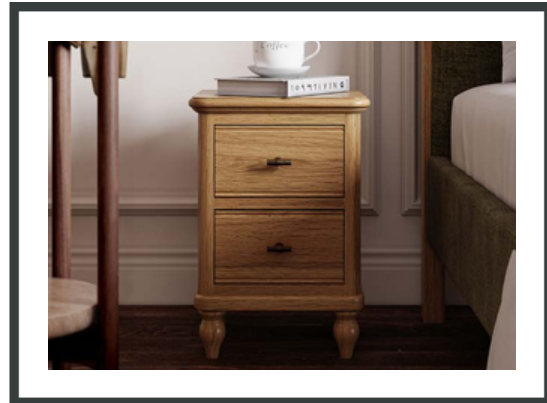

Swift Dining and Bedroom Range

Crafted from a blend of solid oak and oak veneers, this extensive furniture collection brings warmth, character, and timeless style to living, dining, and bedroom spaces. Finished in a warm wax coating, each piece features a softly burnished sheen that enhances the natural grain and beauty of the wood. Inspired by Italian design, the collection combines elegant proportions with subtle, refined detailing.

Antique gold T-bar handles introduce a vintage-inspired accent, while gracefully turned legs on tables and storage pieces showcase traditional craftsmanship. The full collection offers a wide range of coordinating pieces designed to create a cohesive and inviting aesthetic throughout the home. Blending European influence with practical functionality, this collection delivers comfort, sophistication, and enduring appeal in every room.