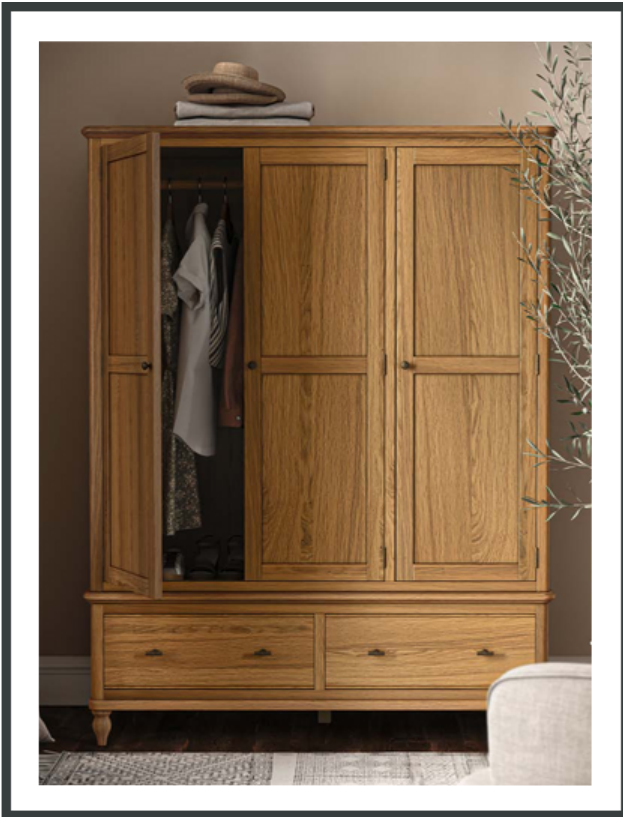

Swift Dining and Bedroom Range

Crafted from a blend of solid oak and oak veneers, this extensive furniture collection brings warmth, character, and timeless style to living, dining, and bedroom spaces. Finished in a warm wax coating, each piece features a softly burnished sheen that enhances the natural grain and beauty of the wood. Inspired by Italian design, the collection combines elegant proportions with subtle, refined detailing.

Antique gold T-bar handles introduce a vintage-inspired accent, while gracefully turned legs on tables and storage pieces showcase traditional craftsmanship. The full collection offers a wide range of coordinating pieces designed to create a cohesive and inviting aesthetic throughout the home. Blending European influence with practical functionality, this collection delivers comfort, sophistication, and enduring appeal in every room.

10275
Slim Bedside
 W380 x H530 x D320mm

10281
Dressing Table
 W1150 x H780 x D450mm

10282
Mirror
 W530 x H600 x D45mm

10283
Stool Without Cushion
 W530 x H480 x D430mm

10289
Cushion For Stool
 Oatmeal - LightGrey - Green
 W530 x H480 x D430mm