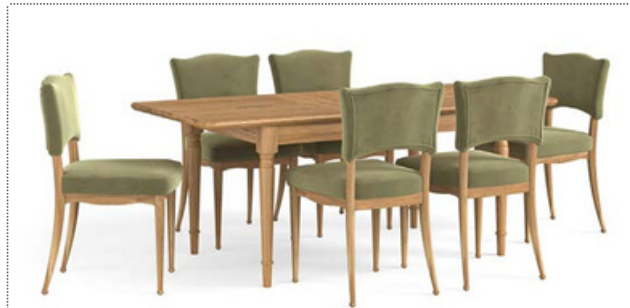

Lytham 01253 731433
Southport 01704 535204
sales@molloysfurnishers.co.uk

Swift Range

10274
Large Dining Bench
W1500 x H455 x D350mm

10273
Small Dining Bench
W1100 x H455 x D350mm

9351 **9350**
Ivy Chair
Olive Green - Silver Mink
W520 x H790 x D610mm

Small Extending Dining Table 10271
With 6 x Ivy Chairs 9351

10266
Mini Sideboard
W750 x H850 x D360mm

10267
Small Sideboard
W950 x H850 x D360mm

10268
3 Door Sideboard
W1350 x H850 x D360mm

10269
Large Sideboard
W1650 x H850 x D360mm