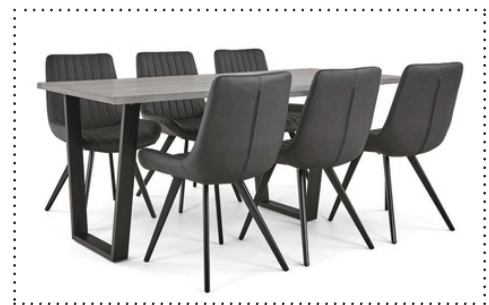

Severn Dining Range

5364

1400 Fixed Dining Table
W1400 x H750 x D800mm

5369

Extending Leaf
W400 x H30 x D800mm
(Extending leaf sold separately)

1400 fixed dining table and extending leaf

5366

2000 Fixed Dining Table
W2000 x H750 x D900mm

5367

Dining Chair
W520 x H860 x D570mm

Contact us:

Lytham 01253 731433
Southport 01704 535204
sales@molloysfurnishers.co.uk

Severn Dining Range

Slim Ladder Bookcase
W750 x H1850 x D350mm

Desk With Bookcase
W800 x H1750 x D400mm

Desk
W1100 x H790 x D500mm

Large Sideboard
W1300 x H750 x D380mm

Small Sideboard
W900 x H750 x D380mm

Console Table
W1300 x H750 x D410mm

Side Table
W350 x H600 x D350mm

Nest Of Tables
W520 x H470 x D350mm