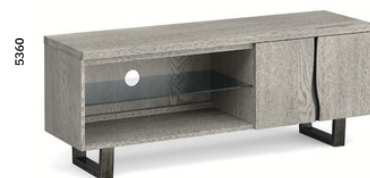

Severn Dining Range

5364

1400 Fixed Dining Table
W1400 x H750 x D800mm

5369

Extending Leaf
W400 x H30 x D800mm
(Extending leaf sold separately)

1400 fixed dining table and extending leaf

5366

2000 Fixed Dining Table
W2000 x H750 x D900mm

Desk
W1100 x H790 x D500mm

Large Sideboard
W1300 x H750 x D380mm

Small Sideboard
W900 x H750 x D380mm

Console Table
W1300 x H750 x D410mm

Side Table
W350 x H600 x D350mm

Nest Of Tables
W520 x H470 x D350mm

Coffee Table
W850 x H400 x D550mm

Small TV Unit
W900 x H500 x D380mm

Corner TV Unit
W900 x H500 x D500mm

Large TV Unit
W1300 x H500 x D380mm

Contact us:

Lytham 01253 731433
Southport 01704 535204
sales@molloysfurnishers.co.uk