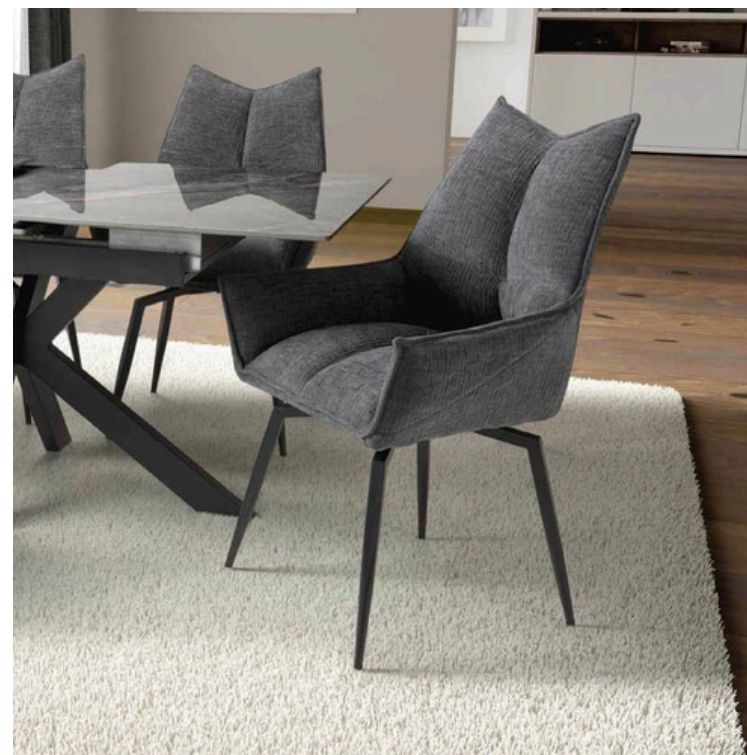

Apatite

Dark Grey SKU:182-13-03-21-01

An ultra modern swivel dining chair in a striking angular design. Its pointed corners and feature triangular cutout exude contemporary style. The invitingly pleated plush charcoal upholstery comes in a subtle textured weave pattern. The seat smoothly swiv

Description	Fabric	Leg Material	Size
Swivel Chair	Textured Effect	Black Metal	H:1000 x W:620 x D:610mm