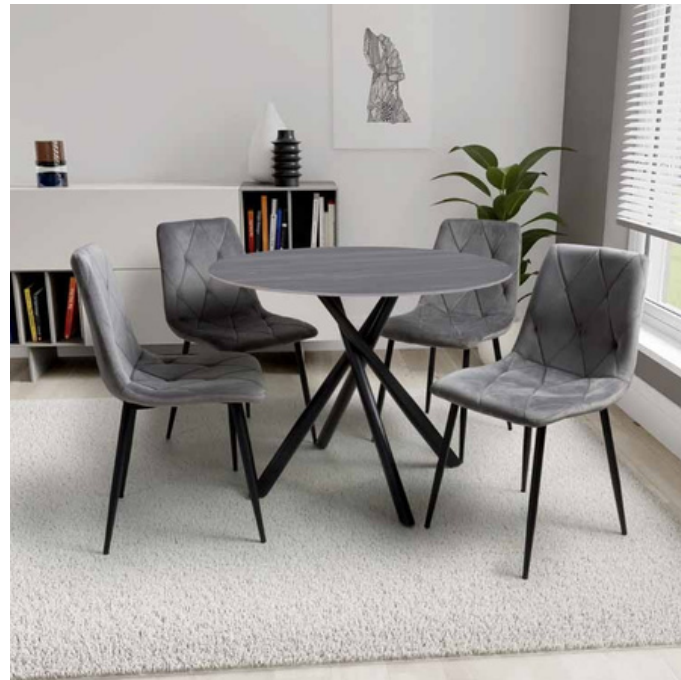

Ceramikar
Ceramic Tops

Grey

White

available in white marble or grey slate effects

Round 1m DiningSet

1m round dining table with four diamond quilted grey or mustard dining chairs in brushed velvet. Comfortably seats 4 people.