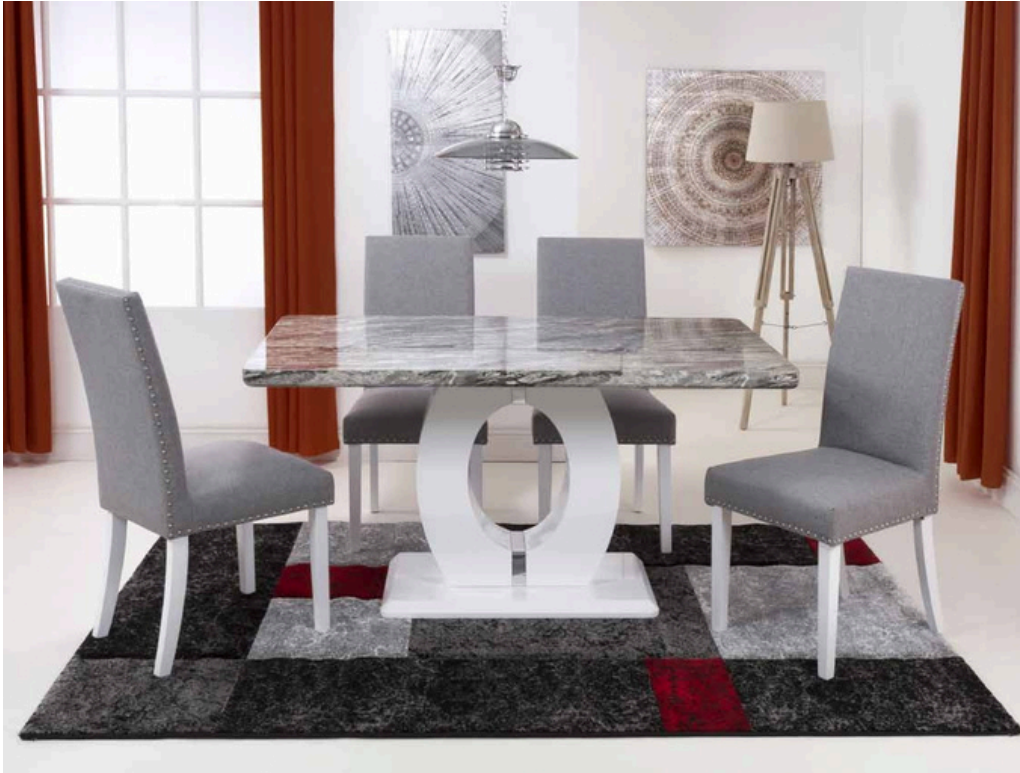

Neptunite

Sensational designer tables with marble effect tops and high gloss white bases featuring chrome trim. The ultimate fashion statement. Some assembly required.

Medium 1.5m Dining Set

1.5m dining set supplied with four dining chairs featuring coordinating studded chrome detailing and a luxurious linen effect fabric. Available in steel and silver grey.

Description	SKU
table + 4 steel grey chairs	914-006-05-06-
table + 4 silver grey chairs	4 914-006-05-

Selular □
Lightweight Tops

Easy move

Stain resistant

Take the stress out of housework...