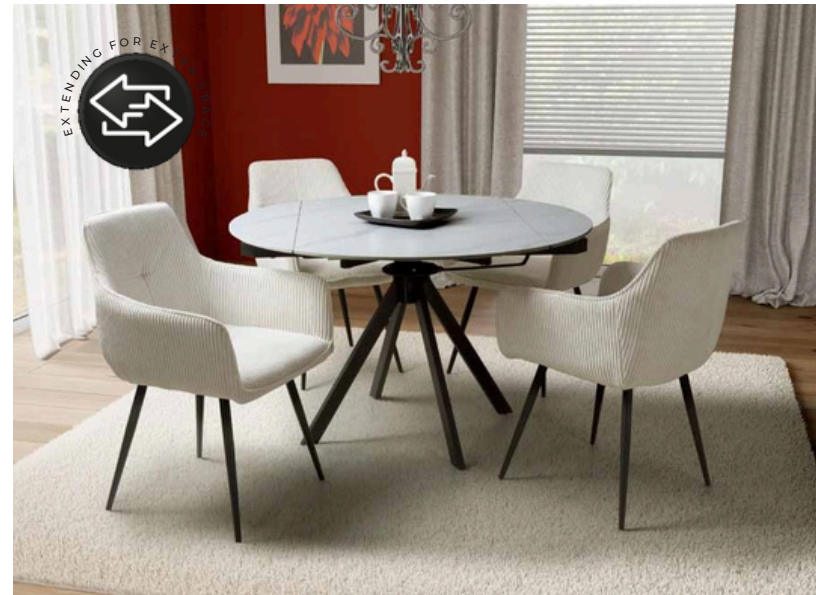

Description	SKU
table + 4 grey chairs	985-150-25-03-4
table + 4 cream chairs	985-150-25-08-4

Grey

Cream

Ceramikar
Ceramic Tops

Round 1.2m Dining Table
H:780 x W:1200 x D:1200mm
985-07-12

spin table to extend from 75cm space saving size