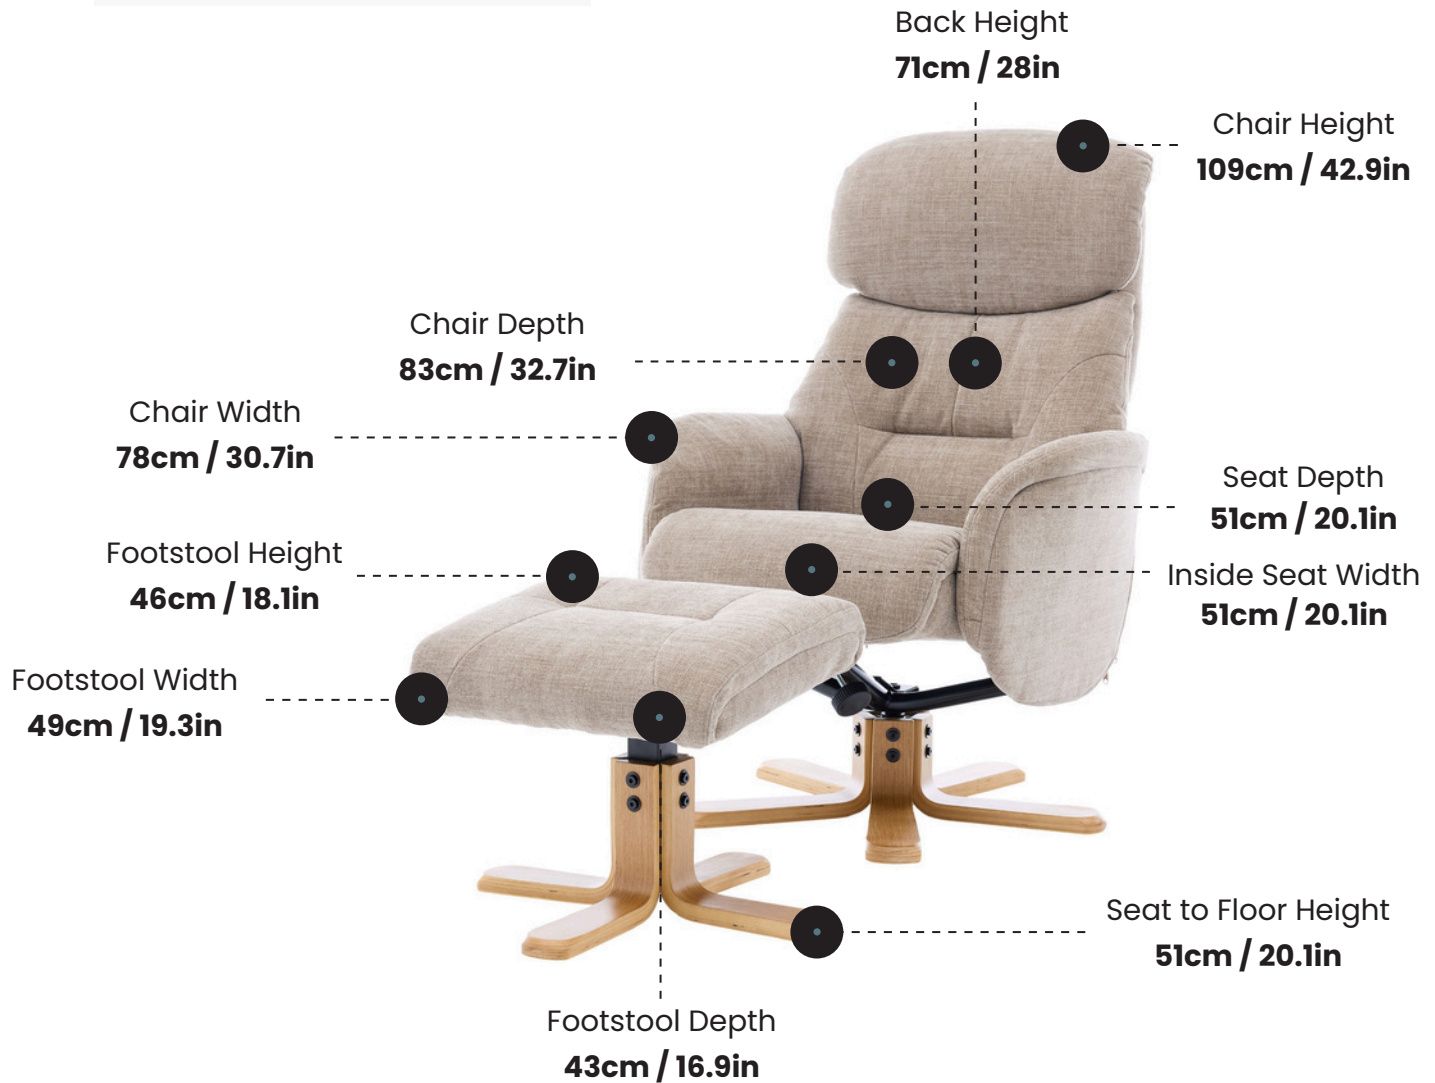

Contact us:

Lytham 01253 731433

Southport 01704 535204

sales@molloysfurnishers.co.uk

Gross Weight: **26kg**
Net Weight: **23kg**

Frame: **Metal with wooden arm**
Filling: **Foam / Dacron Filling**

Carton Dimensions: **H87.5 W65 D48.5cm**
User Weight Limit: **115kg / 18 stone**