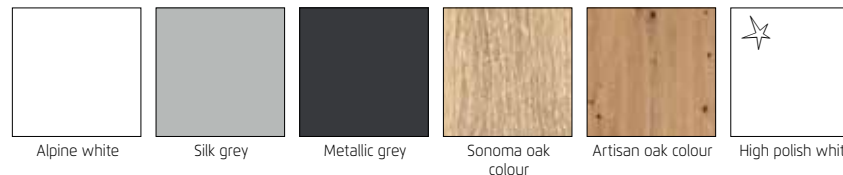

Carcase	Colour code	
	Front Alpine white	Front High polish white ☆
Carcase Alpine white	AD109	AC211
Carcase Silk grey	AC215	AC213
Carcase Metallic grey	AD110	AC212
Carcase Sonoma oak colour	AD108	AC210
Carcase Artisan oak colour	AC216	AC214

For extras, see [rauch BLUE](#)
▪ ACCESSORIES HINGED on page 60-65.

Carcase	Colour code
	Front Alpine white
Carcase Alpine white	AD109
Carcase Silk grey	AC215
Carcase Metallic grey	AD110
Carcase Sonoma oak colour	AD108
Carcase Artisan oak colour	AC216