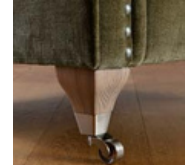

Galway Sofa Range

- Feet choices
- Standard backs
- Pillow backs
- Optional studs
- Pillow back cushions and Scatters are fibre filled
- Stools are supplied on glides
- Measurements are approximate.

	Height	Width	Depth
4 Seater Standard/Pillow Back	90cm	225cm	100cm
3 Seater Standard/Pillow Back	90cm	202cm	100cm
2 Seater Standard/Pillow Back	90cm	181cm	100cm
Snuggler	90cm	137cm	100cm
Chair	90cm	100cm	99cm
Accent Chair	89cm	76cm	90cm

Sofas, Snuggler and Chair

Grey ash foot with pewter stud

Antique ash foot with antique stud

Accent Chair leg options

Grey ash solid leg with pewter stud

Antique ash solid leg with antique stud

Grey ash/brushed nickel castor leg with pewter stud

Antique ash/brass castor leg with antique stud

Contact us:

Lytham 01253 731433

Southport 01704 535204

sales@molloysfurnishers.co.uk

Galway Sofa Range

Ottoman Feet:

Footstools and Storage Stools are supplied on glides only.