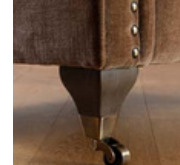

Galway Sofa Range

- Feet choices
- Standard backs
- Pillow backs
- Optional studs
- Pillow back cushions and Scatters are fibre filled
- Stools are supplied on glides
- Measurements are approximate.

	Height	Width	Depth
4 Seater Standard/Pillow Back	90cm	225cm	100cm
3 Seater Standard/Pillow Back	90cm	202cm	100cm
2 Seater Standard/Pillow Back	90cm	181cm	100cm
Snuggler	90cm	137cm	100cm
Chair	90cm	100cm	99cm
Accent Chair	89cm	76cm	90cm

Sofas, Snuggler and Chair

Grey ash foot with pewter stud

Antique ash foot with antique stud

Accent Chair leg options

Grey ash solid leg with pewter stud

Antique ash solid leg with antique stud

Grey ash/brushed nickel castor leg with pewter stud

Antique ash/brass castor leg with antique stud

Contact us:

Lytham 01253 731433

Southport 01704 535204

sales@molloysfurnishers.co.uk

Galway Sofa Range

Ottoman Feet:

Footstools and Storage Stools are supplied on glides only.