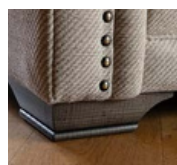

Galway Sofa Range

- Feet choices
- Standard backs
- Pillow backs
- Optional studs
- Pillow back cushions and Scatters are fibre filled
- Stools are supplied on glides
- Measurements are approximate.

	Height	Width	Depth
4 Seater Standard/Pillow Back	90cm	225cm	100cm
3 Seater Standard/Pillow Back	90cm	202cm	100cm
2 Seater Standard/Pillow Back	90cm	181cm	100cm
Snuggler	90cm	137cm	100cm
Chair	90cm	100cm	99cm
Accent Chair	89cm	76cm	90cm

Sofas, Snuggler and Chair

Grey ash foot with pewter stud

Antique ash foot with antique stud

Accent Chair leg options

Grey ash solid leg with pewter stud

Antique ash solid leg with antique stud

Grey ash/brushed nickel castor leg with pewter stud