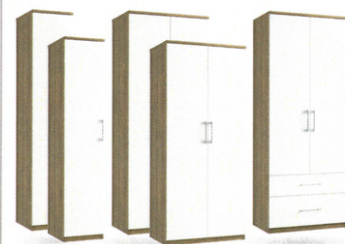

**3 DRAWER
MIDI CHEST**
H:66cm W:59cm
D:45cm
Code ref: M03

**4 DRAWER
MIDI CHEST**
H:85cm W:59cm
D:45cm
Code ref: M04

**SINGLE
DRESSING TABLE**
H:77cm W:102cm
D:45cm
Code ref: V03

**DOUBLE
DRESSING TABLE**
H:77cm W:127cm
D:45cm
Code ref: V06

**5 DRAWER
CHEST**
H:104cm W:77cm
D:45cm
Code ref: C05

**4 DRAWER
CHEST (WITH ONE
DEEP DRAWER)**
H:96cm W:77cm
D:45cm
Code ref: C04D

**3+2 DRAWER
CHEST**
H:105cm W:77cm
D:45cm
Code ref: C42

**6 DRAWER
TWIN CHEST**
H:77cm W:115cm
D:45cm
Code ref: T06

**8 DRAWER
TWIN CHEST**
H:96cm W:115cm
D:45cm
Code ref: T08

**SINGLE
TALL ROBE**
H:195cm W:39cm
D:56cm
Code ref: R01

DOUBLE ROBE
H:184cm W:76cm
D:56cm
Code ref: S02

SINGLE ROBE
H:184cm W:39cm
D:56cm
Code ref: S01