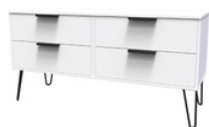

2 Drawer Locker
H59.5 x W45 x D39.5cm
005

5 Drawer Locker
H109 x W45 x D39.5cm
003

1 Drawer Midi Chest
H43 x W57.5 x D39.5cm
022

2 Drawer Midi Chest
H59.5 x W57.5 x D39.5cm
009

3 Drawer Midi Chest
H76 x W57.5 x D39.5cm
023

4 Drawer Bed Box
H59.5 x W114.5 x D39.5cm
036

3 Drawer Chest
H76 x W76.5 x D39.5cm
010

4 Drawer Chest
H93 x W76.5 x D39.5cm
011

5 Drawer Chest
H109 x W76.5 x D39.5cm
012

Desk
H76 x W97 x D40cm
028

2 Door Wardrobe
H196 x W76.5 x D53cm
080