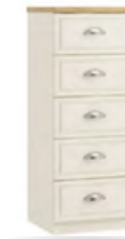

Carnation Bedroom

Available in three finishes. Finish illustrated - cream.

FINISH OPTIONS

TOP DETAIL

HANDLE DETAIL

Natural Nebraska Oak

**2 DRAWER
BEDSIDE CABINET**
H:47cm W:40cm
D:44.5cm

**3 DRAWER
BEDSIDE CABINET**
H:65.5cm W:40cm
D:44.5cm

**5 DRAWER
NARROW CHEST**
H:103.5cm W:40cm
D:44.5cm

3 DRAWER MIDI CHEST
H:65.5cm W:59cm
D:44.5cm

4 DRAWER CHEST
H:84.5cm W:77cm D:44.5cm

5 DRAWER CHEST
H:103.5cm W:77cm
D:44.5cm

**4 DRAWER CHEST
(WITH ONE DEEP DRAWER)**
H:95cm W:77cm
D:44.5cm

4+2 DRAWER CHEST
H:103.5cm W:77cm
D:44.5cm

4 DRAWER MIDI CHEST
H:84.5cm W:59cm D:44.5cm

3+2 DRAWER CHEST
H:84.5cm W:77cm
D:44.5cm

6 DRAWER TWIN CHEST
H:76.5cm W:116cm D:44.5cm

SINGLE DRESSING TABLE
H:76.5cm W:102cm D:44.5cm