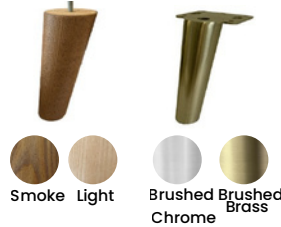

- W 109cm H 40cm D 48cm
- Available in Fabric
- Leg options:

Option 1   Option 2

Small Storage Stool