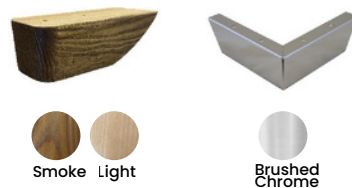

- W 92cm H 46cm D 61cm
- Available in Fabric or Leather
- Feet options:

Option 1   Option 2

High Leg Storage Stool